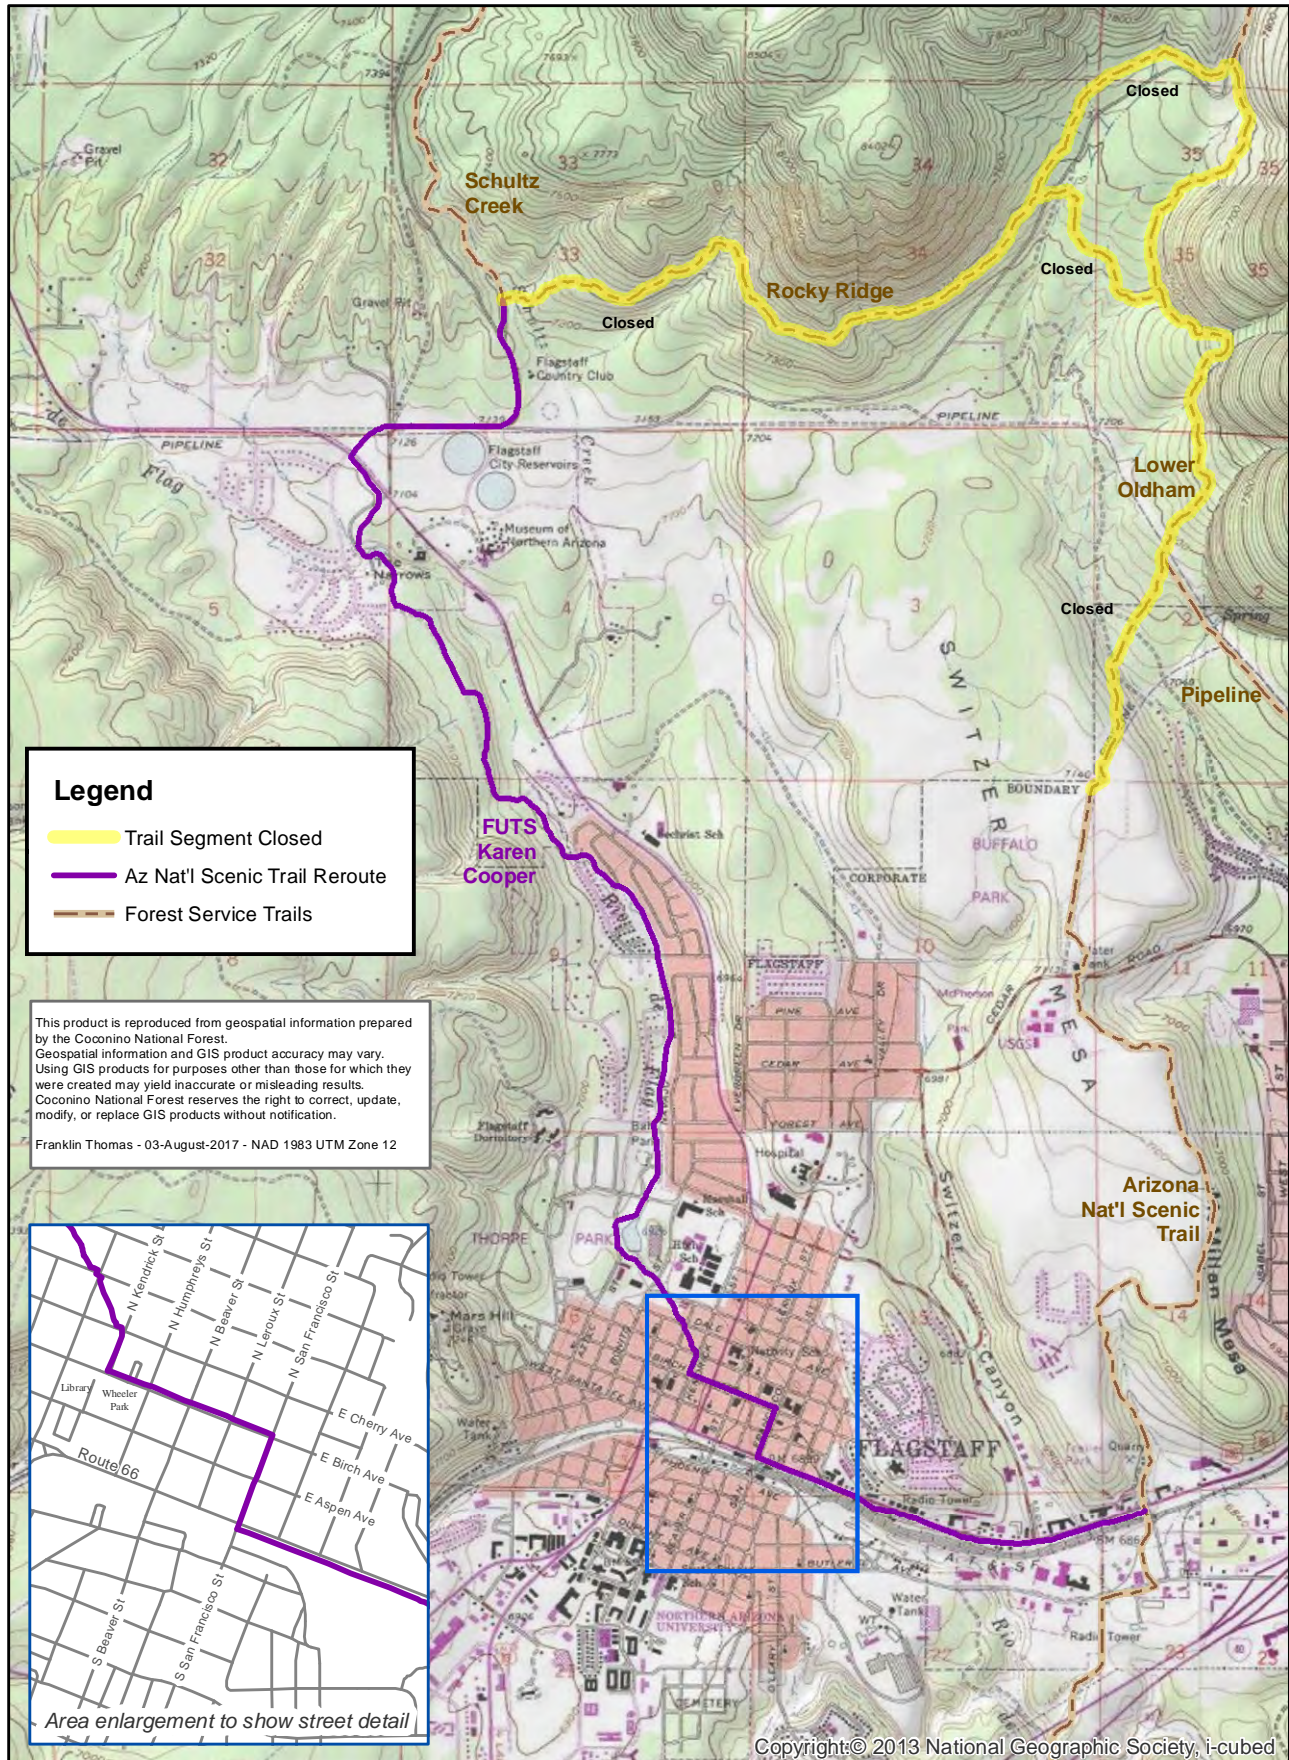

Arizona National Scenic Trail - Temporary Re-route

Flagstaff Watershed Protection Project - Phase 1 Mechanical Thinning Trail Closures

Legend

- Trail Segment Closed
- Az Nat'l Scenic Trail Reroute
- - - Forest Service Trails

This product is reproduced from geospatial information prepared by the Coconino National Forest. Geospatial information and GIS product accuracy may vary. Using GIS products for purposes other than those for which they were created may yield inaccurate or misleading results. Coconino National Forest reserves the right to correct, update, modify, or replace GIS products without notification.

Franklin Thomas - 03-August-2017 - NAD 1983 UTM Zone 12

Copyright © 2013 National Geographic Society, i-cubed